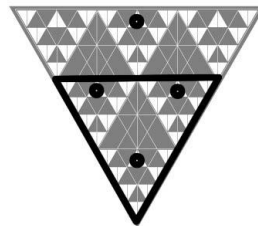

COUNT

ZONES

MELORHYTHMICS

TRY & HEAR

*use LH reg
full ON

TUNE

(EXAMPLE: C MAJ)

ACTIVATE EACH INTERVAL  TO  USING DIAGRAMS
MATCH INTERVAL TUNERS TO REFERENCE PITCHES

LOOK & LEARN

= 02461357024613570
(CEGBDFACCEGBDFACC)

MELODY PATTERN

ASK & RECEIVE

ASK &
MUSIC

TWO DICE
PER TURN

SKIP
TURN

REMOVE
ANY
PIECE

INVOKE THE
ENDLESS SONG
OF
COSMIC ORDER
AND CHAOS

BLACK:
ZONE OF
ACTION

WHITE:
PLACE OR
REMOVE PIECE
FROM SPACE #

PASS DICE
DO NOT CLEAR
THE ORACLE UNVEILS

TUNINGS

YOUR TUNINGS

BACK

www.melodyoracle.com