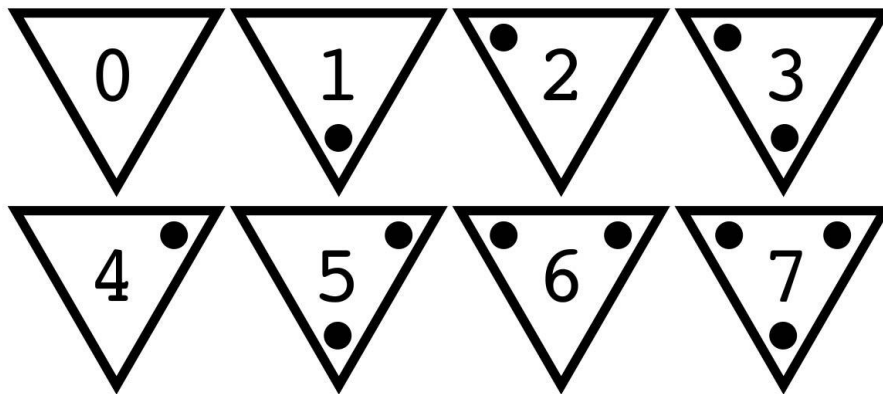

COUNT

ZONES

MELORHYTHMICS

TRY & HEAR

*use LH reg
full ON

TUNE

(EXAMPLE: C MAJ)

ACTIVATE EACH INTERVAL  TO  USING DIAGRAMS
MATCH INTERVAL TUNERS TO REFERENCE PITCHES

LOOK & LEARN

= 02461357024613570
(CEGBDFACCEGBDFACC)

MELODY PATTERN

ASK & RECEIVE

ASK &
MUSIC

TWO DICE
PER TURN

SKIP
TURN

REMOVE
ANY
PIECE

INVOKE THE
ENDLESS SONG
OF
COSMIC ORDER
AND CHAOS

BLACK:
ZONE OF
ACTION

WHITE:
PLACE OR
REMOVE PIECE
FROM SPACE #

PASS DICE
DO NOT CLEAR
THE ORACLE UNVEILS

TUNINGS

YOUR TUNINGS

BACK

www.melodyoracle.com