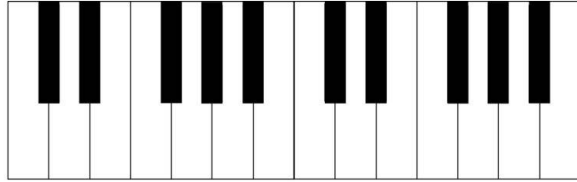

LOOK & LEARN

= 02461357024613570
(CEGBDFACCEGBDFACC)

MELODY PATTERN

ASK & RECEIVE

ASK &
MUSIC

TWO DICE
PER TURN

SKIP
TURN

REMOVE
ANY
PIECE

INVOKE THE
ENDLESS SONG
OF
COSMIC ORDER
AND CHAOS

BLACK:
ZONE OF
ACTION

WHITE:
PLACE OR
REMOVE PIECE
FROM SPACE #

PASS DICE
DO NOT CLEAR
THE ORACLE UNVEILS

TUNINGS

YOUR TUNINGS

BACK

www.melodyoracle.com