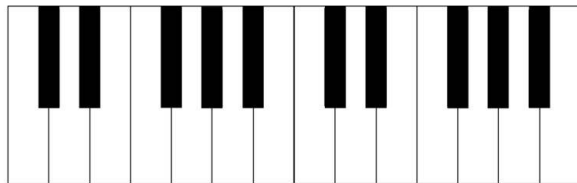

LOOK & LEARN

= 02461357024613570
(CEGBDFACCEGBDFACC)

MELODY PATTERN

ASK & RECEIVE

ASK &
MUSIC

TWO DICE
PER TURN

SKIP
TURN

REMOVE
ANY
PIECE

INVOKE THE
ENDLESS SONG
OF
COSMIC ORDER
AND CHAOS

BLACK:
ZONE OF
ACTION

WHITE:
PLACE OR
REMOVE PIECE
FROM SPACE #

PASS DICE
DO NOT CLEAR
THE ORACLE UNVEILS

TUNINGS

YOUR TUNINGS

BACK

www.melodyoracle.com