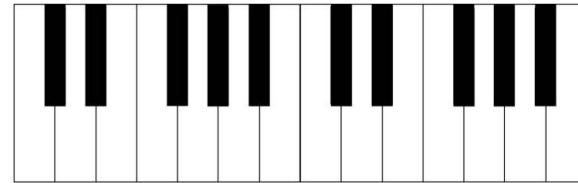

COUNT

ZONES

MELORHYTHMICS

TRY & HEAR

*use LH reg
full ON

TUNE

(EXAMPLE: C MAJ)

ACTIVATE EACH INTERVAL  TO  USING DIAGRAMS
MATCH INTERVAL TUNERS TO REFERENCE PITCHES

LOOK & LEARN

= 02461357024613570
(CEGBDFACCEGBDFACC)

MELODY PATTERN

ASK & RECEIVE

ASK &
MUSIC

TWO DICE
PER TURN

SKIP
TURN

REMOVE
ANY
PIECE

INVOKE THE
ENDLESS SONG
OF
COSMIC ORDER
AND CHAOS

BLACK:
ZONE OF
ACTION

WHITE:
PLACE OR
REMOVE PIECE
FROM SPACE #

PASS DICE
DO NOT CLEAR
THE ORACLE UNVEILS

TUNINGS

YOUR TUNINGS

BACK

www.melodyoracle.com