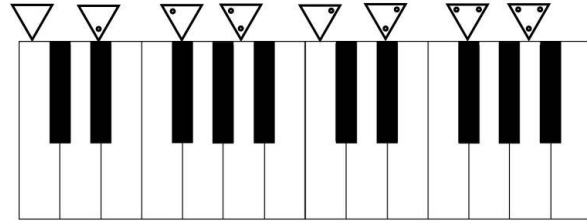

COUNT

ZONES

MELORHYTHMICS

TRY & HEAR

*use LH reg
full ON

TUNE

(EXAMPLE: C MAJ)

ACTIVATE EACH INTERVAL  TO  USING DIAGRAMS
MATCH INTERVAL TUNERS TO REFERENCE PITCHES

LOOK & LEARN

= 02461357024613570
(CEGBDFACCEGBDFACC)

MELODY PATTERN

ASK & RECEIVE

ASK &
MUSIC

TWO DICE
PER TURN

SKIP
TURN

REMOVE
ANY
PIECE

INVOKE THE
ENDLESS SONG
OF
COSMIC ORDER
AND CHAOS

BLACK:
ZONE OF
ACTION

WHITE:
PLACE OR
REMOVE PIECE
FROM SPACE #

PASS DICE
DO NOT CLEAR
THE ORACLE UNVEILS

TUNINGS

YOUR TUNINGS

BACK

www.melodyoracle.com