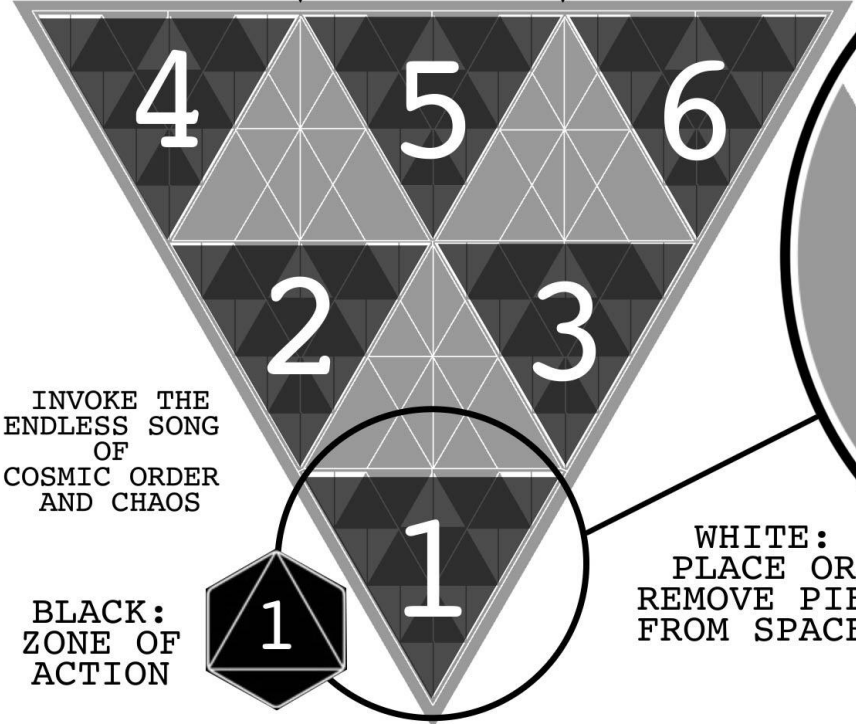

LOOK & LEARN

= 02461357024613570
(CEGBDFACCEGBDFACC)

MELODY PATTERN

ASK & RECEIVE

ASK &
MUSIC

TWO DICE
PER TURN

SKIP
TURN

REMOVE
ANY
PIECE

INVOKE THE
ENDLESS SONG
OF
COSMIC ORDER
AND CHAOS

BLACK:
ZONE OF
ACTION

WHITE:
PLACE OR
REMOVE PIECE
FROM SPACE #

PASS DICE
DO NOT CLEAR
THE ORACLE UNVEILS

TUNINGS

YOUR TUNINGS

BACK

www.melodyoracle.com