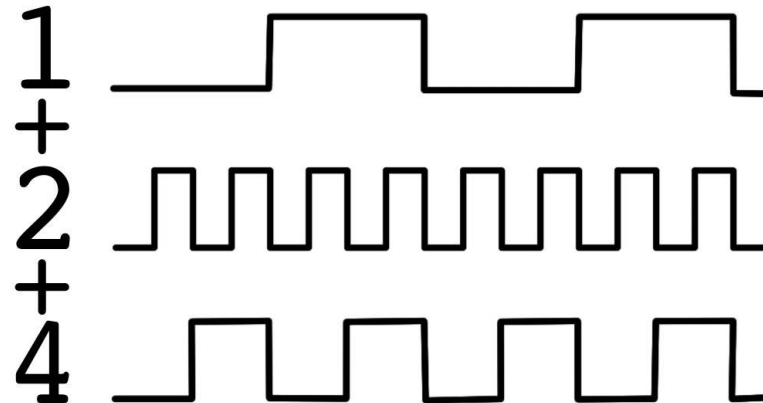

COUNT

ZONES

MELORHYTHMICS

TRY & HEAR

*use LH reg
full ON

TUNE

(EXAMPLE: C MAJ)

ACTIVATE EACH INTERVAL  TO  USING DIAGRAMS
MATCH INTERVAL TUNERS TO REFERENCE PITCHES

LOOK & LEARN

= 02461357024613570
(CEGBDFACCEGBDFACC)

MELODY PATTERN

ASK & RECEIVE

ASK &
MUSIC

TWO DICE
PER TURN

SKIP
TURN

REMOVE
ANY
PIECE

INVOKE THE
ENDLESS SONG
OF
COSMIC ORDER
AND CHAOS

BLACK:
ZONE OF
ACTION

WHITE:
PLACE OR
REMOVE PIECE
FROM SPACE #

PASS DICE
DO NOT CLEAR
THE ORACLE UNVEILS

TUNINGS

YOUR TUNINGS

BACK

www.melodyoracle.com