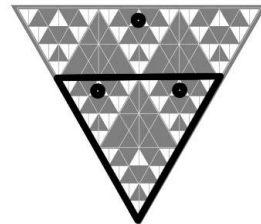

COUNT

ZONES

MELORHYTHMICS

TRY & HEAR

*use LH reg
full ON

TUNE

(EXAMPLE: C MAJ)

ACTIVATE EACH INTERVAL  TO  USING DIAGRAMS
MATCH INTERVAL TUNERS TO REFERENCE PITCHES

LOOK & LEARN

= 02461357024613570
(CEGBDFACCEGBDFACC)

MELODY PATTERN

ASK & RECEIVE

ASK &
MUSIC

TWO DICE
PER TURN

SKIP
TURN

REMOVE
ANY
PIECE

INVOKE THE
ENDLESS SONG
OF
COSMIC ORDER
AND CHAOS

BLACK:
ZONE OF
ACTION

WHITE:
PLACE OR
REMOVE PIECE
FROM SPACE #

PASS DICE
DO NOT CLEAR
THE ORACLE UNVEILS

TUNINGS

YOUR TUNINGS

BACK

www.melodyoracle.com