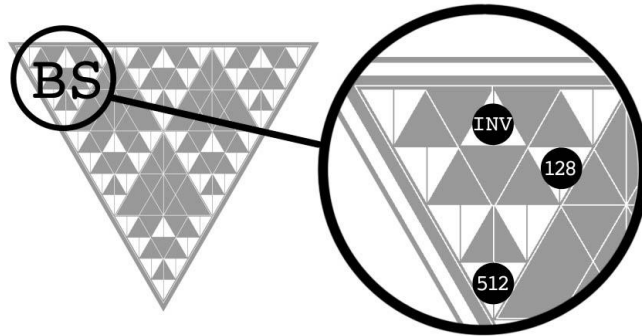

COUNT

ZONES

MELORHYTHMICS

TRY & HEAR

*use LH reg
full ON

TUNE

(EXAMPLE: C MAJ)

ACTIVATE EACH INTERVAL  TO  USING DIAGRAMS
MATCH INTERVAL TUNERS TO REFERENCE PITCHES

LOOK & LEARN

= 02461357024613570
(CEGBDFACCEGBDFACC)

MELODY PATTERN

ASK & RECEIVE

ASK &
MUSIC

TWO DICE
PER TURN

SKIP
TURN

REMOVE
ANY
PIECE

INVOKE THE
ENDLESS SONG
OF
COSMIC ORDER
AND CHAOS

BLACK:
ZONE OF
ACTION

WHITE:
PLACE OR
REMOVE PIECE
FROM SPACE #

PASS DICE
DO NOT CLEAR
THE ORACLE UNVEILS

TUNINGS

YOUR TUNINGS

BACK

www.melodyoracle.com