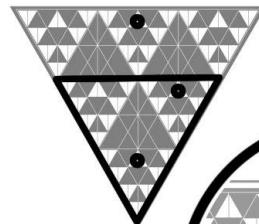

COUNT

ZONES

MELORHYTHMICS

TRY & HEAR

*use LH reg
full ON

TUNE

(EXAMPLE: C MAJ)

ACTIVATE EACH INTERVAL  TO  USING DIAGRAMS
MATCH INTERVAL TUNERS TO REFERENCE PITCHES

LOOK & LEARN

= 02461357024613570
(CEGBDFACCEGBDFACC)

MELODY PATTERN

ASK & RECEIVE

ASK &
MUSIC

TWO DICE
PER TURN

SKIP
TURN

REMOVE
ANY
PIECE

INVOKE THE
ENDLESS SONG
OF
COSMIC ORDER
AND CHAOS

BLACK:
ZONE OF
ACTION

WHITE:
PLACE OR
REMOVE PIECE
FROM SPACE #

PASS DICE
DO NOT CLEAR
THE ORACLE UNVEILS

TUNINGS

YOUR TUNINGS

BACK

www.melodyoracle.com