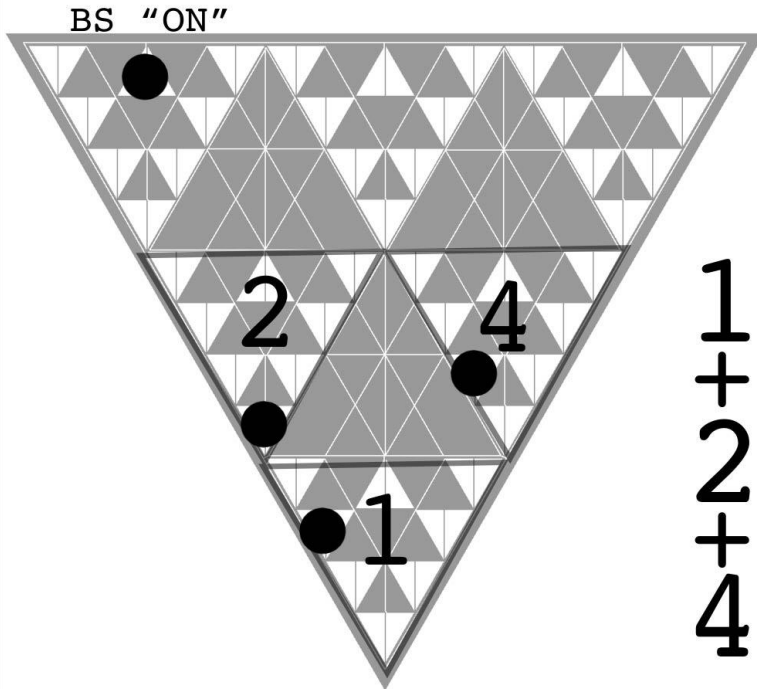

COUNT

ZONES

MELORHYTHMICS

TRY & HEAR

*use LH reg
full ON

TUNE

(EXAMPLE: C MAJ)

ACTIVATE EACH INTERVAL  TO  USING DIAGRAMS
MATCH INTERVAL TUNERS TO REFERENCE PITCHES

LOOK & LEARN

= 02461357024613570
(CEGBDFACCEGBDFACC)

MELODY PATTERN

ASK & RECEIVE

ASK &
MUSIC

TWO DICE
PER TURN

SKIP
TURN

REMOVE
ANY
PIECE

INVOKE THE
ENDLESS SONG
OF
COSMIC ORDER
AND CHAOS

BLACK:
ZONE OF
ACTION

WHITE:
PLACE OR
REMOVE PIECE
FROM SPACE #

PASS DICE
DO NOT CLEAR
THE ORACLE UNVEILS

TUNINGS

YOUR TUNINGS

BACK

www.melodyoracle.com