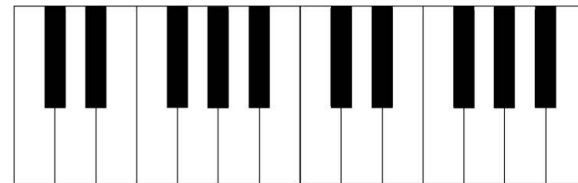

LOOK & LEARN

= 02461357024613570
(CEGBDFACCEGBDFACC)

MELODY PATTERN

ASK & RECEIVE

ASK &
MUSIC

TWO DICE
PER TURN

SKIP
TURN

REMOVE
ANY
PIECE

INVOKE THE
ENDLESS SONG
OF
COSMIC ORDER
AND CHAOS

BLACK:
ZONE OF
ACTION

WHITE:
PLACE OR
REMOVE PIECE
FROM SPACE #

PASS DICE
DO NOT CLEAR
THE ORACLE UNVEILS

TUNINGS

YOUR TUNINGS

BACK

www.melodyoracle.com