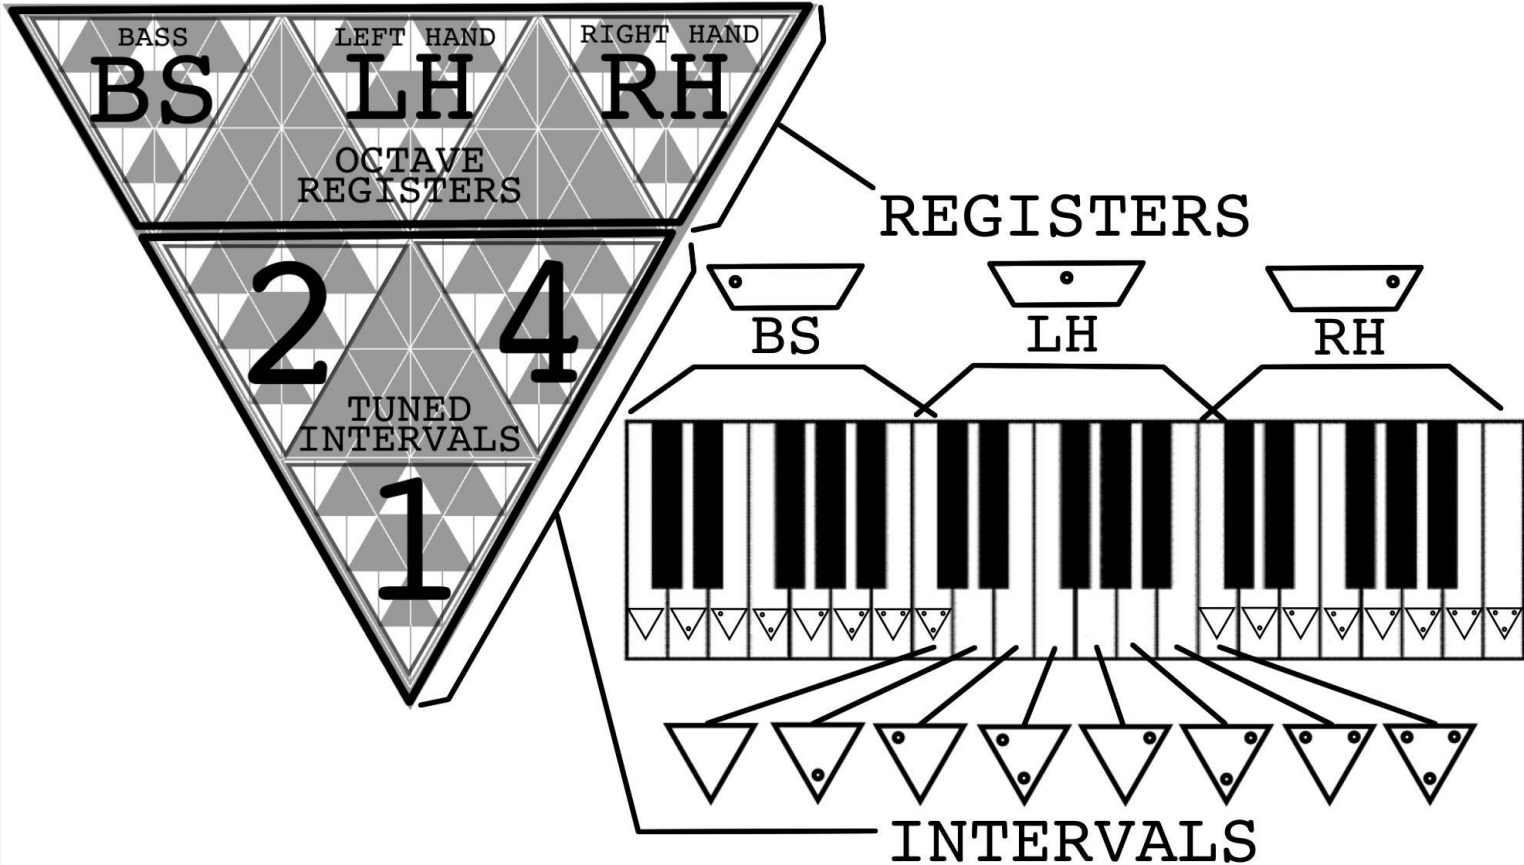

COUNT

ZONES

MELORHYTHMICS

TRY & HEAR

*use LH reg
full ON

TUNE

(EXAMPLE: C MAJ)

ACTIVATE EACH INTERVAL  TO  USING DIAGRAMS
MATCH INTERVAL TUNERS TO REFERENCE PITCHES

LOOK & LEARN

= 02461357024613570
(CEGBDFACCEGBDFACC)

MELODY PATTERN

ASK & RECEIVE

ASK &
MUSIC

TWO DICE
PER TURN

SKIP
TURN

REMOVE
ANY
PIECE

INVOKE THE
ENDLESS SONG
OF
COSMIC ORDER
AND CHAOS

BLACK:
ZONE OF
ACTION

WHITE:
PLACE OR
REMOVE PIECE
FROM SPACE #

PASS DICE
DO NOT CLEAR
THE ORACLE UNVEILS

TUNINGS

YOUR TUNINGS

BACK

www.melodyoracle.com