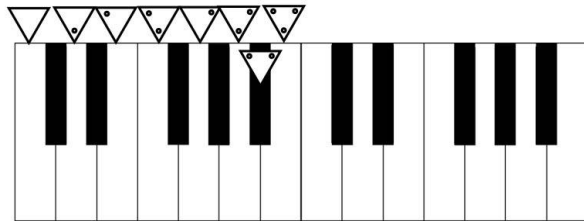

COUNT

ZONES

MELORHYTHMICS

TRY & HEAR

*use LH reg
full ON

TUNE

(EXAMPLE: C MAJ)

ACTIVATE EACH INTERVAL  TO  USING DIAGRAMS
MATCH INTERVAL TUNERS TO REFERENCE PITCHES

LOOK & LEARN

= 02461357024613570
(CEGBDFACCEGBDFACC)

MELODY PATTERN

ASK & RECEIVE

ASK &
MUSIC

TWO DICE
PER TURN

SKIP
TURN

REMOVE
ANY
PIECE

INVOKE THE
ENDLESS SONG
OF
COSMIC ORDER
AND CHAOS

BLACK:
ZONE OF
ACTION

WHITE:
PLACE OR
REMOVE PIECE
FROM SPACE #

PASS DICE
DO NOT CLEAR
THE ORACLE UNVEILS

TUNINGS

YOUR TUNINGS

BACK

www.melodyoracle.com