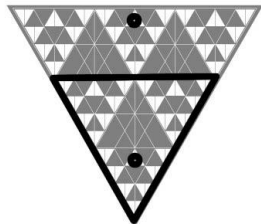

COUNT

ZONES

MELORHYTHMICS

TRY & HEAR

*use LH reg
full ON

TUNE

(EXAMPLE: C MAJ)

ACTIVATE EACH INTERVAL  TO  USING DIAGRAMS
MATCH INTERVAL TUNERS TO REFERENCE PITCHES

LOOK & LEARN

= 02461357024613570
(CEGBDFACCEGBDFACC)

MELODY PATTERN

ASK & RECEIVE

ASK &
MUSIC

TWO DICE
PER TURN

SKIP
TURN

REMOVE
ANY
PIECE

INVOKE THE
ENDLESS SONG
OF
COSMIC ORDER
AND CHAOS

BLACK:
ZONE OF
ACTION

WHITE:
PLACE OR
REMOVE PIECE
FROM SPACE #

PASS DICE
DO NOT CLEAR
THE ORACLE UNVEILS

TUNINGS

YOUR TUNINGS

BACK

www.melodyoracle.com