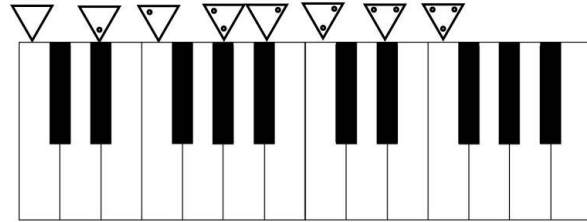

COUNT

ZONES

MELORHYTHMICS

TRY & HEAR

*use LH reg
full ON

TUNE

(EXAMPLE: C MAJ)

ACTIVATE EACH INTERVAL  TO  USING DIAGRAMS
MATCH INTERVAL TUNERS TO REFERENCE PITCHES

LOOK & LEARN

= 02461357024613570
(CEGBDFACCEGBDFACC)

MELODY PATTERN

ASK & RECEIVE

ASK &
MUSIC

TWO DICE
PER TURN

SKIP
TURN

REMOVE
ANY
PIECE

INVOKE THE
ENDLESS SONG
OF
COSMIC ORDER
AND CHAOS

BLACK:
ZONE OF
ACTION

WHITE:
PLACE OR
REMOVE PIECE
FROM SPACE #

PASS DICE
DO NOT CLEAR
THE ORACLE UNVEILS

TUNINGS

YOUR TUNINGS

BACK

www.melodyoracle.com