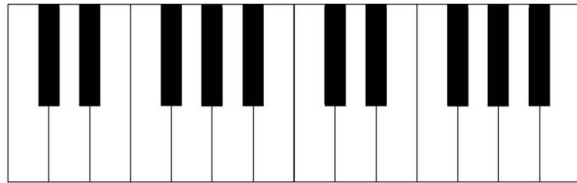

LOOK & LEARN

= 02461357024613570
(CEGBDFACCEGBDFACC)

MELODY PATTERN

ASK & RECEIVE

ASK &
MUSIC

TWO DICE
PER TURN

SKIP
TURN

REMOVE
ANY
PIECE

INVOKE THE
ENDLESS SONG
OF
COSMIC ORDER
AND CHAOS

BLACK:
ZONE OF
ACTION

WHITE:
PLACE OR
REMOVE PIECE
FROM SPACE #

PASS DICE
DO NOT CLEAR
THE ORACLE UNVEILS

TUNINGS

YOUR TUNINGS

BACK

www.melodyoracle.com