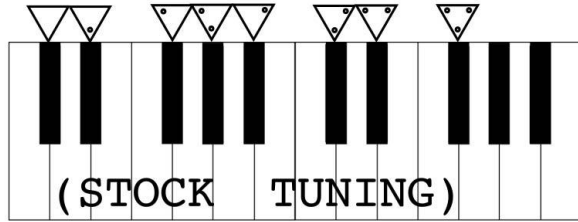

COUNT

ZONES

MELORHYTHMICS

TRY & HEAR

*use LH reg
full ON

TUNE

(EXAMPLE: C MAJ)

ACTIVATE EACH INTERVAL  TO  USING DIAGRAMS
MATCH INTERVAL TUNERS TO REFERENCE PITCHES

LOOK & LEARN

= 02461357024613570
(CEGBDFACCEGBDFACC)

MELODY PATTERN

ASK & RECEIVE

ASK &
MUSIC

TWO DICE
PER TURN

SKIP
TURN

REMOVE
ANY
PIECE

INVOKE THE
ENDLESS SONG
OF
COSMIC ORDER
AND CHAOS

BLACK:
ZONE OF
ACTION

WHITE:
PLACE OR
REMOVE PIECE
FROM SPACE #

PASS DICE
DO NOT CLEAR
THE ORACLE UNVEILS

TUNINGS

YOUR TUNINGS

BACK

www.melodyoracle.com