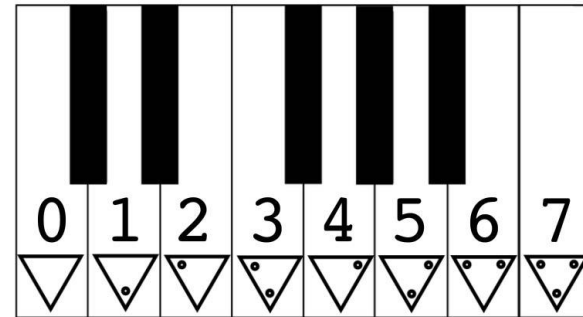

COUNT

ZONES

MELORHYTHMICS

TRY & HEAR

*use LH reg
full ON

TUNE

(EXAMPLE: C MAJ)

ACTIVATE EACH INTERVAL  TO  USING DIAGRAMS
MATCH INTERVAL TUNERS TO REFERENCE PITCHES

LOOK & LEARN

= 02461357024613570
(CEGBDFACCEGBDFACC)

MELODY PATTERN

ASK & RECEIVE

ASK &
MUSIC

TWO DICE
PER TURN

SKIP
TURN

REMOVE
ANY
PIECE

INVOKE THE
ENDLESS SONG
OF
COSMIC ORDER
AND CHAOS

BLACK:
ZONE OF
ACTION

WHITE:
PLACE OR
REMOVE PIECE
FROM SPACE #

PASS DICE
DO NOT CLEAR
THE ORACLE UNVEILS

TUNINGS

YOUR TUNINGS

BACK

www.melodyoracle.com