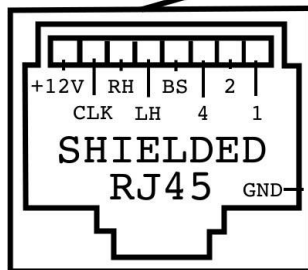

LOOK & LEARN

= 02461357024613570
(CEGBDFACCEGBDFACC)

MELODY PATTERN

ASK & RECEIVE

ASK &
MUSIC

TWO DICE
PER TURN

SKIP
TURN

REMOVE
ANY
PIECE

INVOKE THE
ENDLESS SONG
OF
COSMIC ORDER
AND CHAOS

BLACK:
ZONE OF
ACTION

WHITE:
PLACE OR
REMOVE PIECE
FROM SPACE #

PASS DICE
DO NOT CLEAR
THE ORACLE UNVEILS

TUNINGS

YOUR TUNINGS

BACK

www.melodyoracle.com