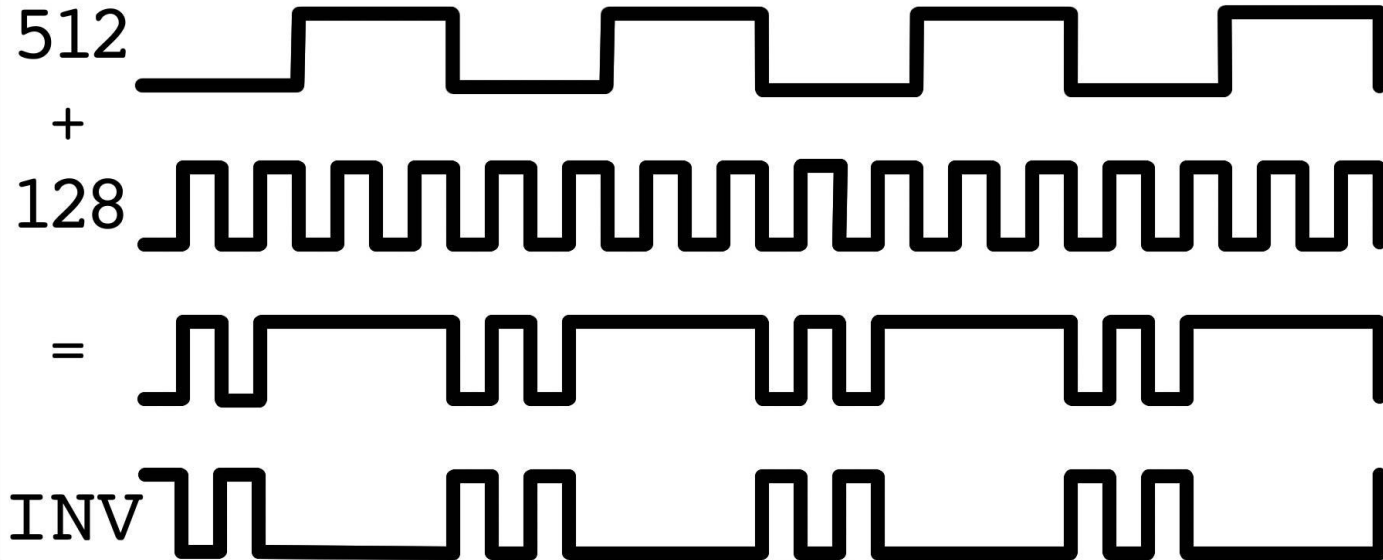

COUNT

ZONES

MELORHYTHMICS

TRY & HEAR

*use LH reg
full ON

TUNE

(EXAMPLE: C MAJ)

ACTIVATE EACH INTERVAL  TO  USING DIAGRAMS
MATCH INTERVAL TUNERS TO REFERENCE PITCHES

LOOK & LEARN

= 02461357024613570
(CEGBDFACCEGBDFACC)

MELODY PATTERN

ASK & RECEIVE

ASK &
MUSIC

TWO DICE
PER TURN

SKIP
TURN

REMOVE
ANY
PIECE

INVOKE THE
ENDLESS SONG
OF
COSMIC ORDER
AND CHAOS

BLACK:
ZONE OF
ACTION

WHITE:
PLACE OR
REMOVE PIECE
FROM SPACE #

PASS DICE
DO NOT CLEAR
THE ORACLE UNVEILS

TUNINGS

YOUR TUNINGS

BACK

www.melodyoracle.com