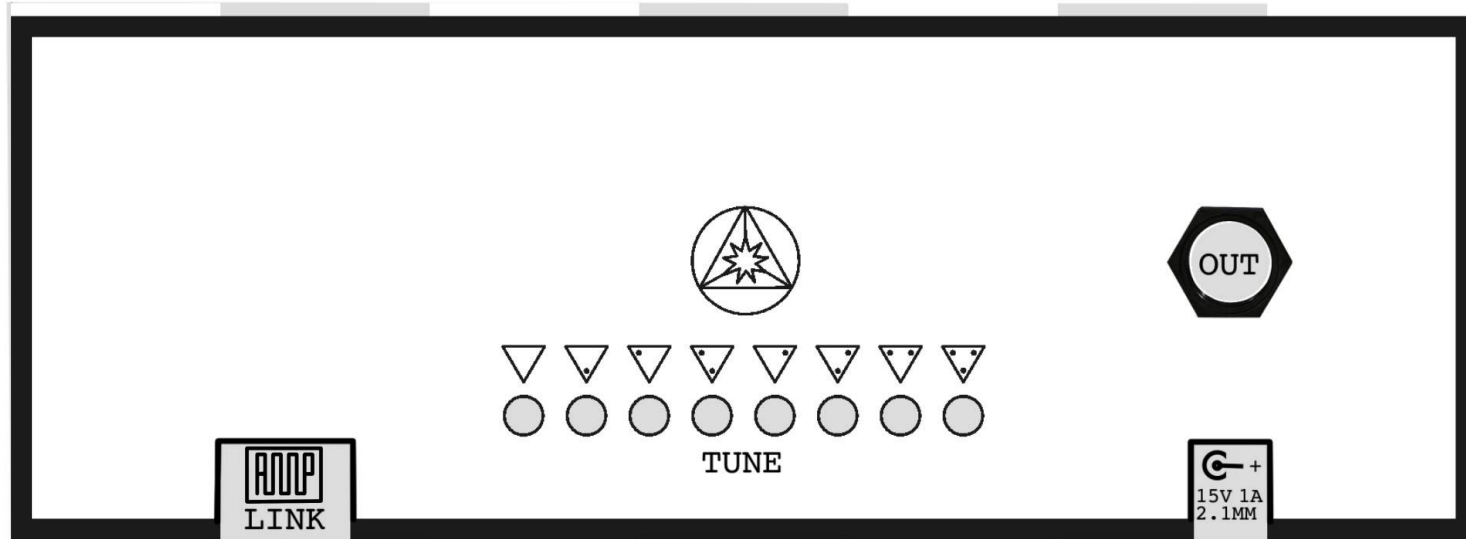

LOOK & LEARN

= 02461357024613570
(CEGBDFACCEGBDFACC)

MELODY PATTERN

ASK & RECEIVE

ASK &
MUSIC

TWO DICE
PER TURN

SKIP
TURN

REMOVE
ANY
PIECE

INVOKE THE
ENDLESS SONG
OF
COSMIC ORDER
AND CHAOS

BLACK:
ZONE OF
ACTION

WHITE:
PLACE OR
REMOVE PIECE
FROM SPACE #

PASS DICE
DO NOT CLEAR
THE ORACLE UNVEILS

TUNINGS

YOUR TUNINGS

BACK

www.melodyoracle.com