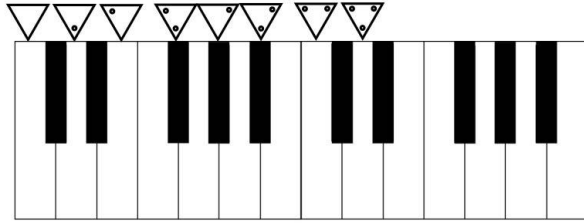

COUNT

ZONES

MELORHYTHMICS

TRY & HEAR

*use LH reg
full ON

TUNE

(EXAMPLE: C MAJ)

ACTIVATE EACH INTERVAL  TO  USING DIAGRAMS
MATCH INTERVAL TUNERS TO REFERENCE PITCHES

LOOK & LEARN

= 02461357024613570
(CEGBDFACCEGBDFACC)

MELODY PATTERN

ASK & RECEIVE

ASK &
MUSIC

TWO DICE
PER TURN

SKIP
TURN

REMOVE
ANY
PIECE

INVOKE THE
ENDLESS SONG
OF
COSMIC ORDER
AND CHAOS

BLACK:
ZONE OF
ACTION

WHITE:
PLACE OR
REMOVE PIECE
FROM SPACE #

PASS DICE
DO NOT CLEAR
THE ORACLE UNVEILS

TUNINGS

YOUR TUNINGS

BACK

www.melodyoracle.com