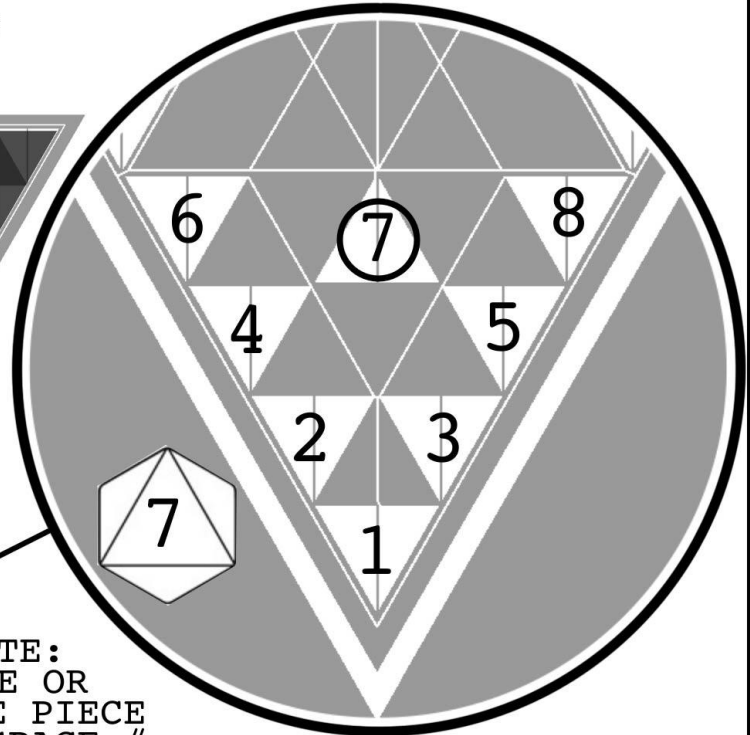

COUNT

ZONES

MELORHYTHMICS

TRY & HEAR

*use LH reg
full ON

TUNE

(EXAMPLE: C MAJ)

ACTIVATE EACH INTERVAL  TO  USING DIAGRAMS
MATCH INTERVAL TUNERS TO REFERENCE PITCHES

LOOK & LEARN

= 02461357024613570
(CEGBDFACCEGBDFACC)

MELODY PATTERN

ASK & RECEIVE

ASK &
MUSIC

TWO DICE
PER TURN

SKIP
TURN

REMOVE
ANY
PIECE

INVOKE THE
ENDLESS SONG
OF
COSMIC ORDER
AND CHAOS

BLACK:
ZONE OF
ACTION

WHITE:
PLACE OR
REMOVE PIECE
FROM SPACE #

PASS DICE
DO NOT CLEAR
THE ORACLE UNVEILS

TUNINGS

YOUR TUNINGS

BACK

www.melodyoracle.com