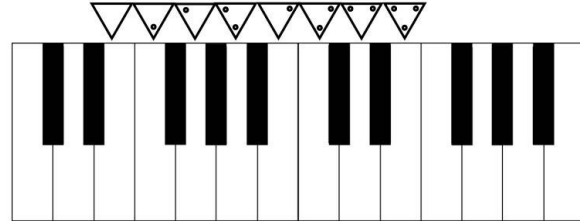

COUNT

ZONES

MELORHYTHMICS

TRY & HEAR

*use LH reg
full ON

TUNE

(EXAMPLE: C MAJ)

ACTIVATE EACH INTERVAL  TO  USING DIAGRAMS
MATCH INTERVAL TUNERS TO REFERENCE PITCHES

LOOK & LEARN

= 02461357024613570
(CEGBDFACCEGBDFACC)

MELODY PATTERN

ASK & RECEIVE

ASK &
MUSIC

TWO DICE
PER TURN

SKIP
TURN

REMOVE
ANY
PIECE

INVOKE THE
ENDLESS SONG
OF
COSMIC ORDER
AND CHAOS

BLACK:
ZONE OF
ACTION

WHITE:
PLACE OR
REMOVE PIECE
FROM SPACE #

PASS DICE
DO NOT CLEAR
THE ORACLE UNVEILS

TUNINGS

YOUR TUNINGS

BACK

www.melodyoracle.com