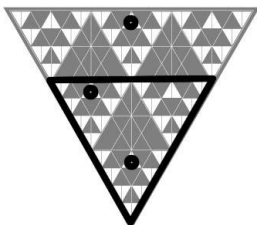

COUNT

ZONES

MELORHYTHMICS

TRY & HEAR

*use LH reg
full ON

TUNE

(EXAMPLE: C MAJ)

ACTIVATE EACH INTERVAL  TO  USING DIAGRAMS
MATCH INTERVAL TUNERS TO REFERENCE PITCHES

LOOK & LEARN

= 02461357024613570
(CEGBDFACCEGBDFACC)

MELODY PATTERN

ASK & RECEIVE

ASK &
MUSIC

TWO DICE
PER TURN

SKIP
TURN

REMOVE
ANY
PIECE

INVOKE THE
ENDLESS SONG
OF
COSMIC ORDER
AND CHAOS

BLACK:
ZONE OF
ACTION

WHITE:
PLACE OR
REMOVE PIECE
FROM SPACE #

PASS DICE
DO NOT CLEAR
THE ORACLE UNVEILS

TUNINGS

YOUR TUNINGS

BACK

www.melodyoracle.com