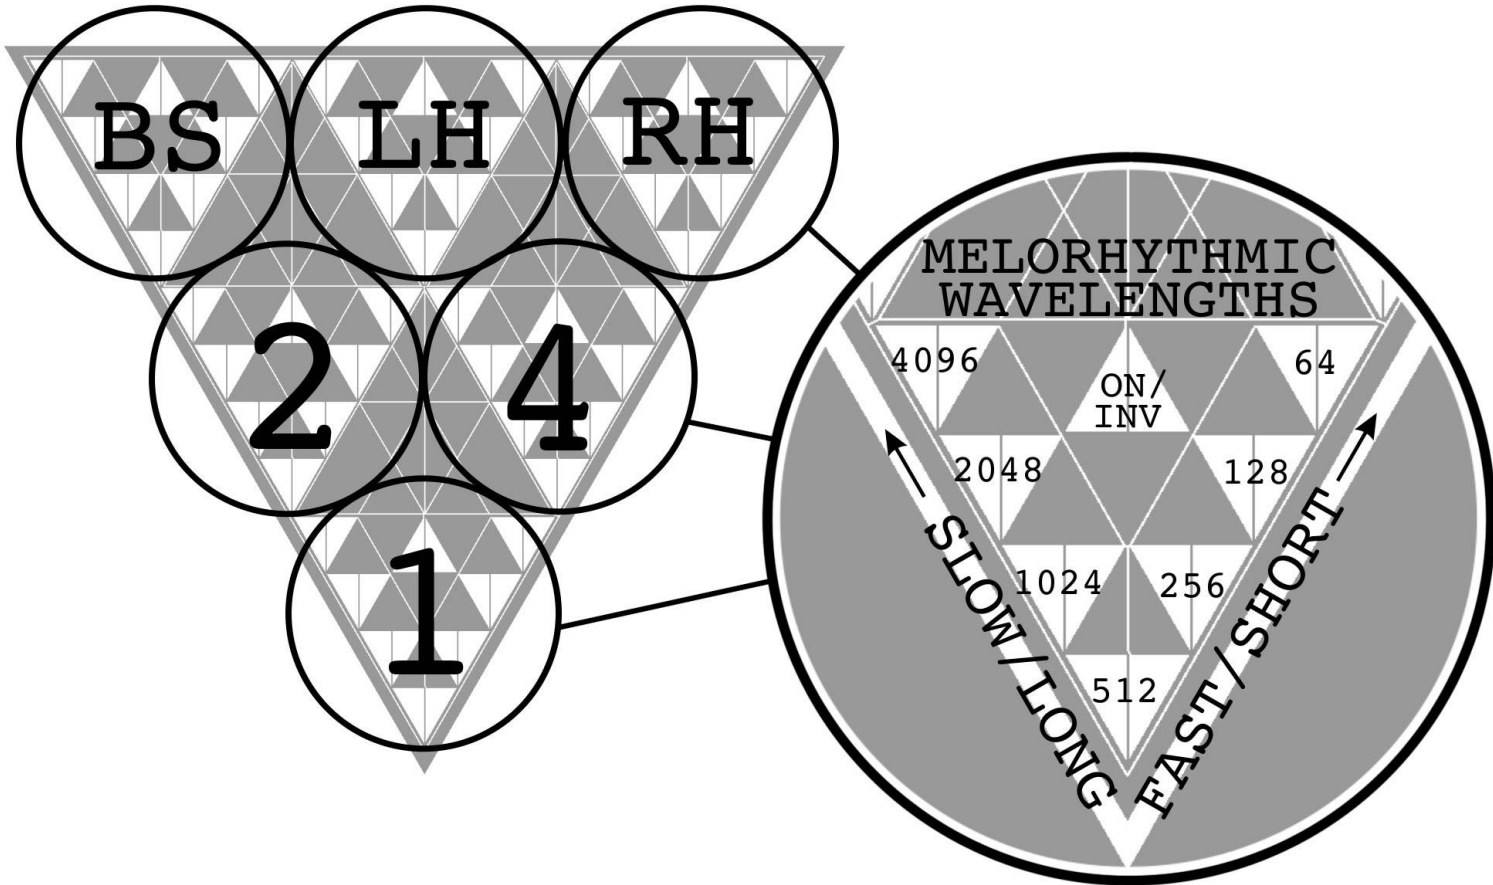

COUNT

ZONES

MELORHYTHMICS

TRY & HEAR

*use LH reg
full ON

TUNE

(EXAMPLE: C MAJ)

ACTIVATE EACH INTERVAL  TO  USING DIAGRAMS
MATCH INTERVAL TUNERS TO REFERENCE PITCHES

LOOK & LEARN

= 02461357024613570
(CEGBDFACCEGBDFACC)

MELODY PATTERN

ASK & RECEIVE

ASK &
MUSIC

TWO DICE
PER TURN

SKIP
TURN

REMOVE
ANY
PIECE

INVOKE THE
ENDLESS SONG
OF
COSMIC ORDER
AND CHAOS

BLACK:
ZONE OF
ACTION

WHITE:
PLACE OR
REMOVE PIECE
FROM SPACE #

PASS DICE
DO NOT CLEAR
THE ORACLE UNVEILS

TUNINGS

YOUR TUNINGS

BACK

www.melodyoracle.com