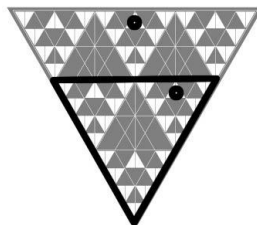

COUNT

ZONES

MELORHYTHMICS

TRY & HEAR

*use LH reg
full ON

TUNE

(EXAMPLE: C MAJ)

ACTIVATE EACH INTERVAL  TO  USING DIAGRAMS
MATCH INTERVAL TUNERS TO REFERENCE PITCHES

LOOK & LEARN

= 02461357024613570
(CEGBDFACCEGBDFACC)

MELODY PATTERN

ASK & RECEIVE

ASK &
MUSIC

TWO DICE
PER TURN

SKIP
TURN

REMOVE
ANY
PIECE

INVOKE THE
ENDLESS SONG
OF
COSMIC ORDER
AND CHAOS

BLACK:
ZONE OF
ACTION

WHITE:
PLACE OR
REMOVE PIECE
FROM SPACE #

PASS DICE
DO NOT CLEAR
THE ORACLE UNVEILS

TUNINGS

YOUR TUNINGS

BACK

www.melodyoracle.com