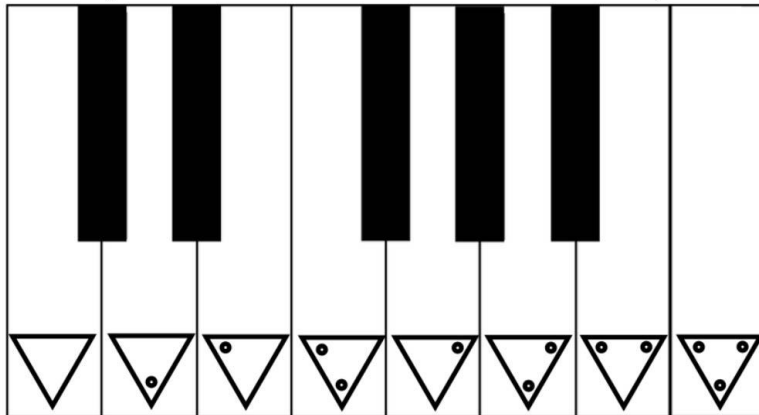

COUNT

ZONES

MELORHYTHMICS

TRY & HEAR

*use LH reg
full ON

TUNE

(EXAMPLE: C MAJ)

ACTIVATE EACH INTERVAL  TO  USING DIAGRAMS
MATCH INTERVAL TUNERS TO REFERENCE PITCHES

LOOK & LEARN

= 02461357024613570
(CEGBDFACCEGBDFACC)

MELODY PATTERN

ASK & RECEIVE

ASK &
MUSIC

TWO DICE
PER TURN

SKIP
TURN

REMOVE
ANY
PIECE

INVOKE THE
ENDLESS SONG
OF
COSMIC ORDER
AND CHAOS

BLACK:
ZONE OF
ACTION

WHITE:
PLACE OR
REMOVE PIECE
FROM SPACE #

PASS DICE
DO NOT CLEAR
THE ORACLE UNVEILS

TUNINGS

YOUR TUNINGS

BACK

www.melodyoracle.com