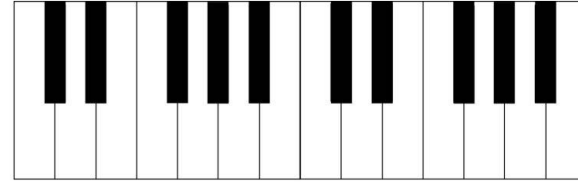

LOOK & LEARN

= 02461357024613570
(CEGBDFACCEGBDFACC)

MELODY PATTERN

ASK & RECEIVE

ASK &
MUSIC

TWO DICE
PER TURN

SKIP
TURN

REMOVE
ANY
PIECE

INVOKE THE
ENDLESS SONG
OF
COSMIC ORDER
AND CHAOS

BLACK:
ZONE OF
ACTION

WHITE:
PLACE OR
REMOVE PIECE
FROM SPACE #

PASS DICE
DO NOT CLEAR
THE ORACLE UNVEILS

TUNINGS

YOUR TUNINGS

BACK

www.melodyoracle.com