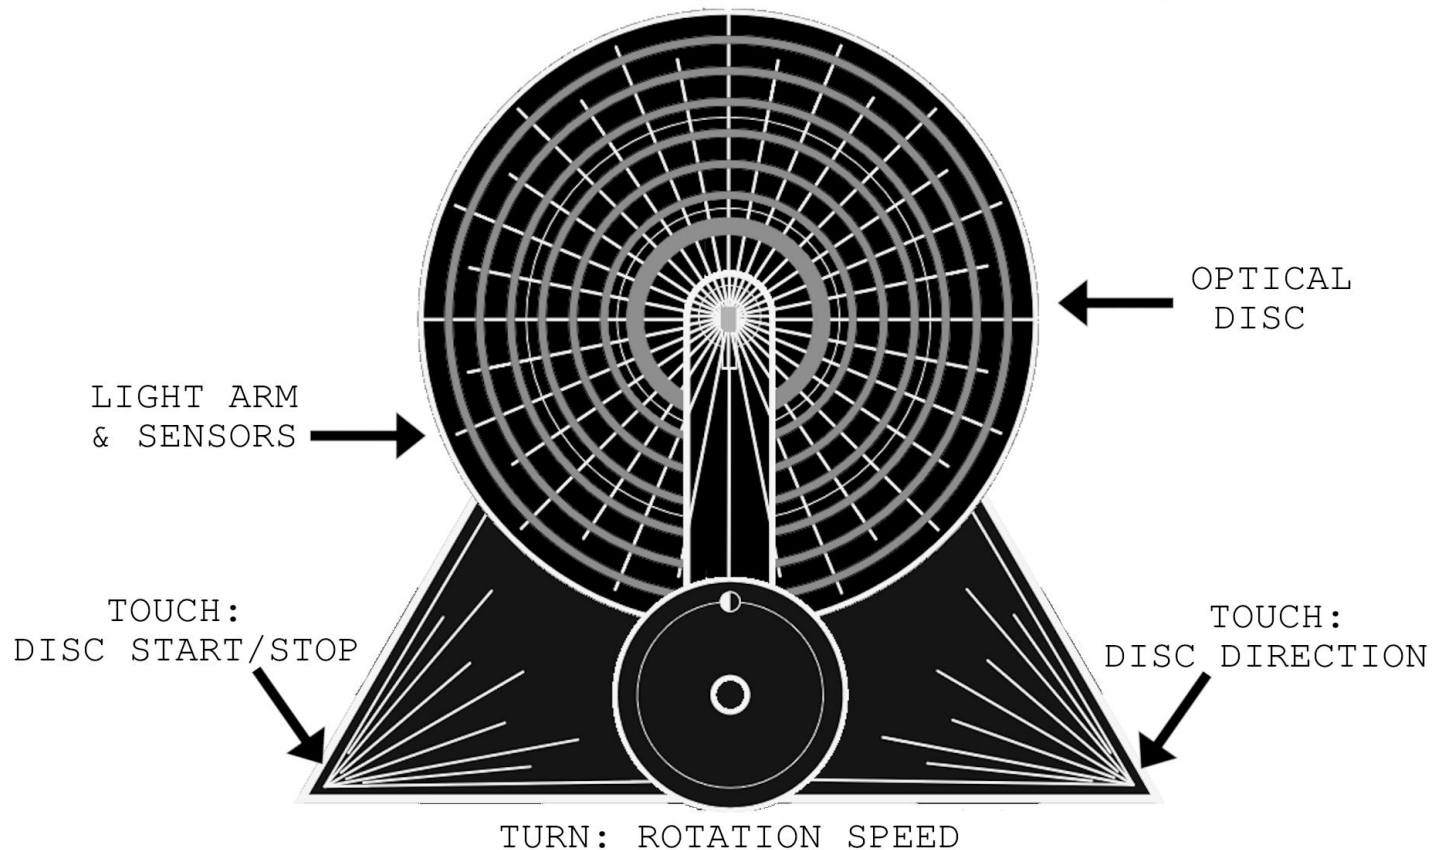

STAR SONGS

CONTROLS

ORBITS

INTERVALS
(TUNED NOTES)

COMBINATIONS OF 0, 1, 2, 4
SELECT TUNED NOTES 0-7

REGISTERS (OCTAVES)
AND FILTER

AT LEAST ONE REGISTER MUST BE DARKENED
TO HEAR ANY SOUND FROM STAR SONG

INTERVALS

PERMUTATIONS OF
ORBITS 1, 2, 4
SELECT INTERVALS
(TUNED NOTES) 0-7

MARK DISC

BS, LH, RH, 1, 2, 4: TRACKS GATE "ON" WHEN DARKENED.

FILTER: BANDPASS, VARIABLE CUTOFF SWEEP.
DARK = LOW FREQUENCY, LIGHT = HIGH FREQUENCY

TUNE A SCALE

MARK DISC
ORBITS
AS SHOWN

STOP DISC
ON EACH
INTERVAL:
0-7

USE
INTERVAL TUNERS
ON SIDE PANEL

TUNE EACH
INTERVAL TO
KEYBOARD OR
OTHER PITCH
REFERENCE

SIDE

INPUTS: UNIPOLAR, "ON" AT +7.5V, MAX INPUT +12V

POWER CONNECTOR

OPTICAL SENSOR CALIBRATION

TRIGGER SENSITIVITY: TURN CW = MORE SENSITIVE, CCW = LESS
(MULTITURN, CALIBRATED AND TESTED PRIOR TO SHIPMENT)
NOTE: STAR SONG MAY NOT FUNCTION CORRECTLY IN DIRECT
SUNLIGHT OR OTHER VERY BRIGHT LIGHT.