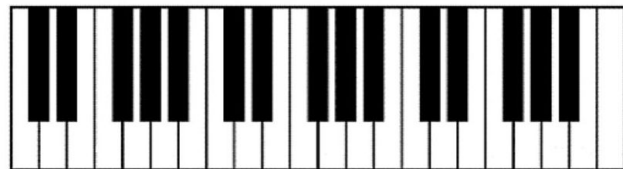

MEMORY

TITLE: _____

PATTERN

TUNING

NOTES: _____

_____

_____

_____

_____

_____

_____