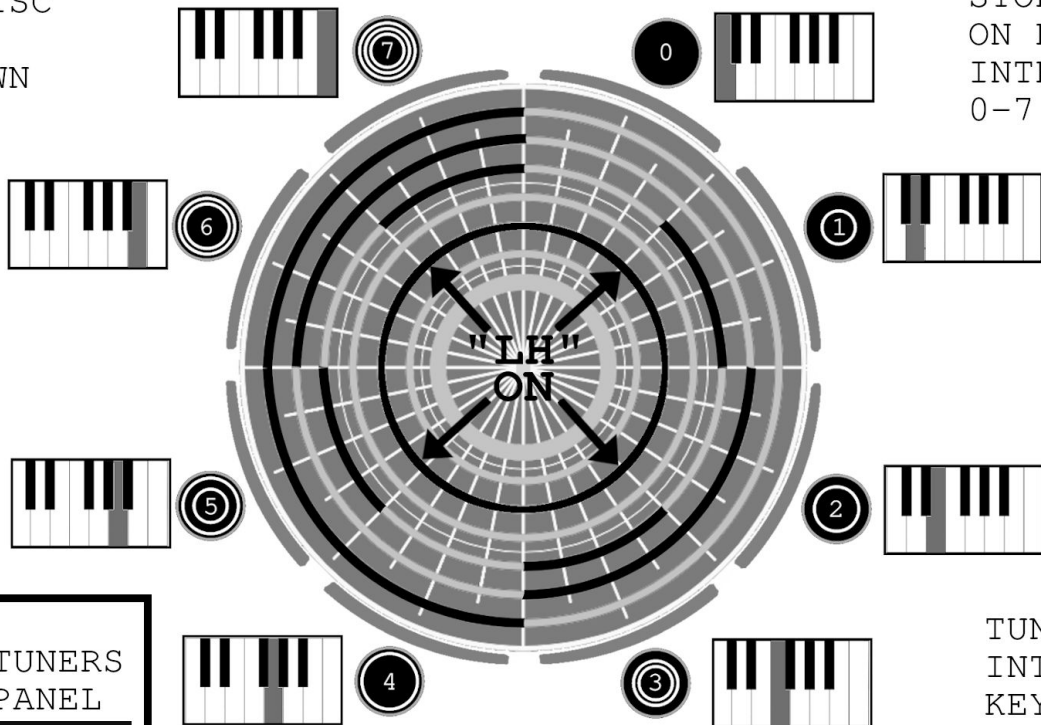

STAR SONGS

CONTROLS

ORBITS

INTERVALS
(TUNED NOTES)

COMBINATIONS OF 0, 1, 2, 4
SELECT TUNED NOTES 0-7

REGISTERS (OCTAVES)
AND FILTER

AT LEAST ONE REGISTER MUST BE DARKENED
TO HEAR ANY SOUND FROM STAR SONG

INTERVALS

PERMUTATIONS OF
ORBITS 1, 2, 4
SELECT INTERVALS
(TUNED NOTES) 0-7

MARK DISC

BS, LH, RH, 1, 2, 4: TRACKS GATE "ON" WHEN DARKENED.

FILTER: BANDPASS, VARIABLE CUTOFF SWEEP.
DARK = LOW FREQUENCY, LIGHT = HIGH FREQUENCY

USE ONLY WET ERASE MARKERS AS OTHER MARKERS MAY STAIN.
RE-DARKEN MARKS IF GATING IS FAILING DUE TO FADING.
FOR LONGEST-LASTING MARKS, USE OPAQUE TAPE TO MARK.
FOR ULTRA PRECISE GATING, MARK BACK OF DISC.
WIPE TRACKS CLEAN WITH AMPLE WATER TO ERASE.
FOR BEST RESULTS KEEP DISC CLEAN. DO NOT SOAK.

TUNE A SCALE

MARK DISC
ORBITS
AS SHOWN

STOP DISC
ON EACH
INTERVAL:
0-7

USE
INTERVAL TUNERS
ON SIDE PANEL

TUNE EACH
INTERVAL TO
KEYBOARD OR
OTHER PITCH
REFERENCE

SIDE

INPUTS: UNIPOLAR, "ON" AT +7.5V, MAX INPUT +12V