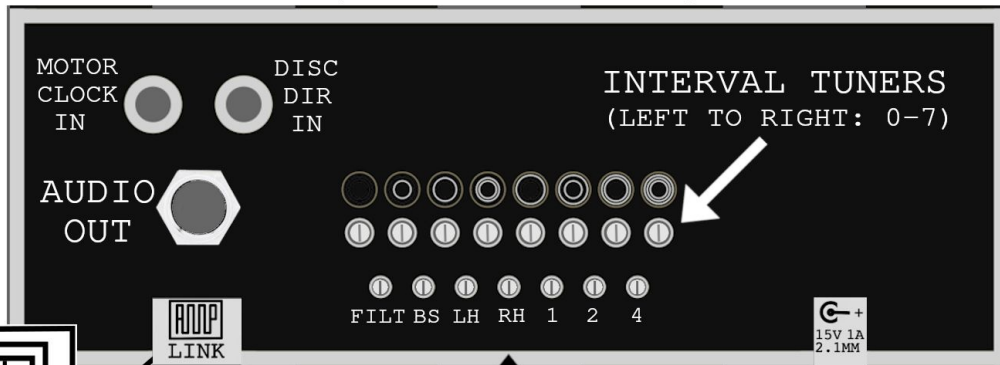

USE ONLY WET ERASE MARKERS AS OTHER MARKERS MAY STAIN.
RE-DARKEN MARKS IF GATING IS FAILING DUE TO FADING.
FOR LONGEST-LASTING MARKS, USE OPAQUE TAPE TO MARK.
FOR ULTRA PRECISE GATING, MARK BACK OF DISC.
WIPE TRACKS CLEAN WITH AMPLE WATER TO ERASE.
FOR BEST RESULTS KEEP DISC CLEAN. DO NOT SOAK.

TUNE A SCALE

MARK DISC
ORBITS
AS SHOWN

STOP DISC
ON EACH
INTERVAL:
0-7

USE
INTERVAL TUNERS
ON SIDE PANEL

TUNE EACH
INTERVAL TO
KEYBOARD OR
OTHER PITCH
REFERENCE

SIDE

INPUTS: UNIPOLAR, "ON" AT +7.5V, MAX INPUT +12V

MOTOR CLOCK IN:

0~8000 HZ
= 0~15RPM
>7.5V CLOCK HIGH
<5V CLOCK LOW

DISC DIRECTION IN:

0~4 HZ @MAX DISC
SPEED
<7.5VDC = CCW
>7.5VDC = CW

CONNECT WAVE EXPANDER,
FUTURE ACCESSORIES,
OR DIY BREAKOUT BOXES.

CAT5 OR CAT6 WITH
SHIELDED CONNECTOR

POWER CONNECTOR

OPTICAL SENSOR CALIBRATION

TRIGGER SENSITIVITY: TURN CW = MORE SENSITIVE, CCW = LESS
(MULTITURN, CALIBRATED AND TESTED PRIOR TO SHIPMENT)
NOTE: STAR SONG MAY NOT FUNCTION CORRECTLY IN DIRECT
SUNLIGHT OR OTHER VERY BRIGHT LIGHT.