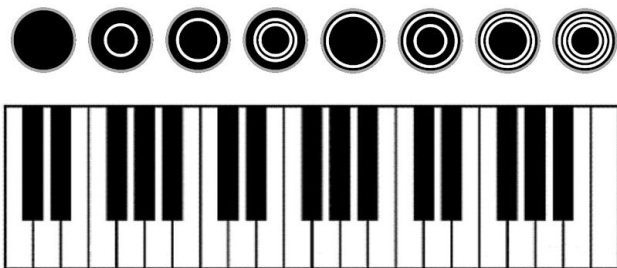

MEMORY

TITLE: _____

PATTERN

TUNING

NOTES: _____

_____

_____

_____

_____

_____

_____