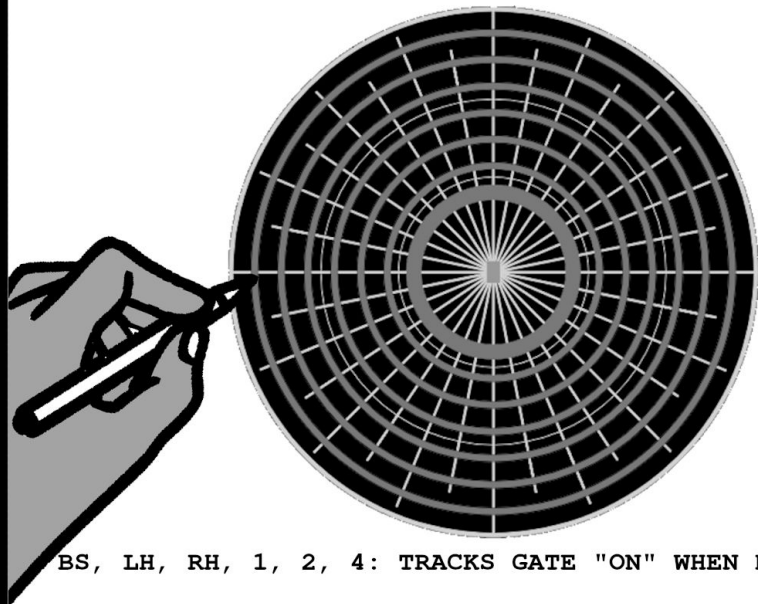

STAR SONGS

CONTROLS

ORBITS

INTERVALS
(TUNED NOTES)

COMBINATIONS OF 0, 1, 2, 4
SELECT TUNED NOTES 0-7

REGISTERS (OCTAVES)
AND FILTER

AT LEAST ONE REGISTER MUST BE DARKENED
TO HEAR ANY SOUND FROM STAR SONG

INTERVALS

PERMUTATIONS OF
ORBITS 1, 2, 4
SELECT INTERVALS
(TUNED NOTES) 0-7

MARK DISC

BS, LH, RH, 1, 2, 4: TRACKS GATE "ON" WHEN DARKENED.

FILTER: BANDPASS, VARIABLE CUTOFF SWEEP.
DARK = LOW FREQUENCY, LIGHT = HIGH FREQUENCY

USE ONLY WET ERASE MARKERS AS OTHER MARKERS MAY STAIN.
RE-DARKEN MARKS IF GATING IS FAILING DUE TO FADING.
FOR LONGEST-LASTING MARKS, USE OPAQUE TAPE TO MARK.
FOR ULTRA PRECISE GATING, MARK BACK OF DISC.
WIPE TRACKS CLEAN WITH AMPLE WATER TO ERASE.
FOR BEST RESULTS KEEP DISC CLEAN. DO NOT SOAK.

TUNE A SCALE

MARK DISC
ORBITS
AS SHOWN

STOP DISC
ON EACH
INTERVAL:
0-7

USE
INTERVAL TUNERS
ON SIDE PANEL

TUNE EACH
INTERVAL TO
KEYBOARD OR
OTHER PITCH
REFERENCE

SIDE

INPUTS: UNIPOLAR, "ON" AT +7.5V, MAX INPUT +12V