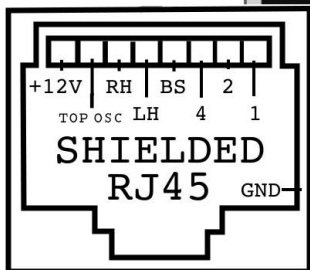

SIDE

INPUTS: UNIPOLAR, "ON" AT +7.5V, MAX INPUT +12V

MOTOR CLOCK IN:

0~8000 HZ
= 0~15RPM
>7.5V CLOCK HIGH
<5V CLOCK LOW

DISC DIRECTION IN:

0~4 HZ @MAX DISC
SPEED
<7.5VDC = CCW
>7.5VDC = CW

CONNECT WAVE EXPANDER,
FUTURE ACCESSORIES,
OR DIY BREAKOUT BOXES.

CAT5 OR CAT6 WITH
SHIELDED CONNECTOR

POWER CONNECTOR

OPTICAL SENSOR CALIBRATION

TRIGGER SENSITIVITY: TURN CW = MORE SENSITIVE, CCW = LESS
(MULTITURN, CALIBRATED AND TESTED PRIOR TO SHIPMENT)
NOTE: STAR SONG MAY NOT FUNCTION CORRECTLY IN DIRECT
SUNLIGHT OR OTHER VERY BRIGHT LIGHT.

WARNINGS:

DO NOT CONNECT INPUT SOURCES UNLESS UNIT POWER IS ON.
DO NOT EXCEED +12V DC ON INPUTS.
DO NOT CONNECT NEGATIVE VOLTAGE SOURCES TO INPUTS.
AMP LINK USES ONLY CAT5 OR CAT6 W/ SHIELDED CONNECTORS
FAILURE TO HEED WARNINGS MAY RESULT IN DAMAGE.