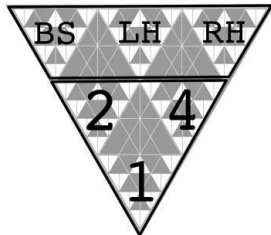

KNOW

CONNECT

ZONE GATES OUT
(3.5mm 0 to +11.5V, DC COUPLED)

OSC OCTAVES,
SYNC, & CV OUTS
(3.5mm, 0 to +11.5V DC COUPLED)

CONTROL VOLTAGE
TUNERS
(0 to +11.5V)

MELODY ORACLE

SHIELDED
RJ45

CHROMINANCER

STANDS

HARMONY

MEMORY

TITLE : _____

PATCH

TUNING

NOTES : _____