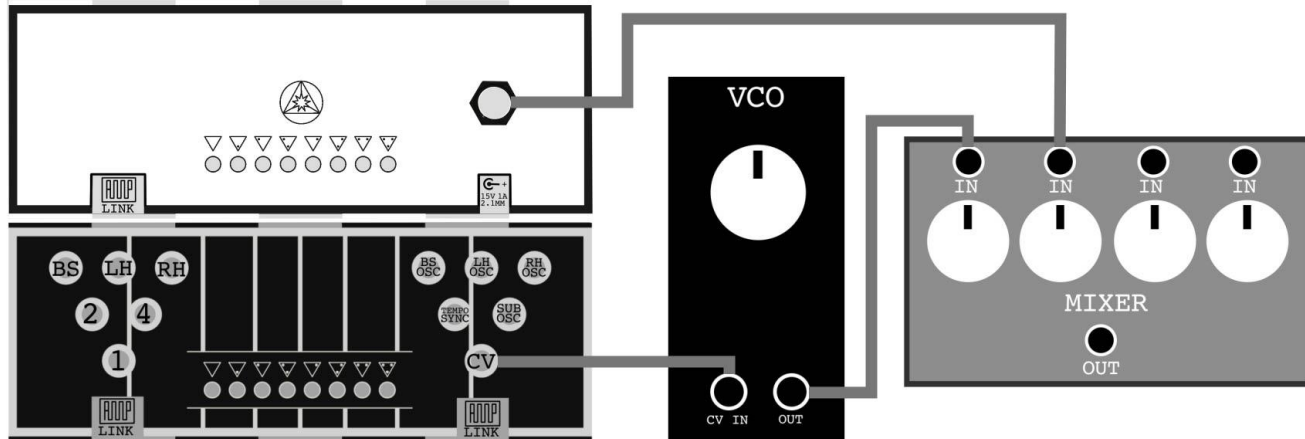

KNOW

CONNECT

ZONE GATES OUT
(3.5mm 0 to +11.5V, DC COUPLED)

OSC OCTAVES,
SYNC, & CV OUTS
(3.5mm, 0 to +11.5V DC COUPLED)

CONTROL VOLTAGE
TUNERS
(0 to +11.5V)

MELODY ORACLE

SHIELDED
RJ45

CHROMINANCER

STANDS

HARMONY

MEMORY

TITLE : _____

PATCH

TUNING

NOTES : _____