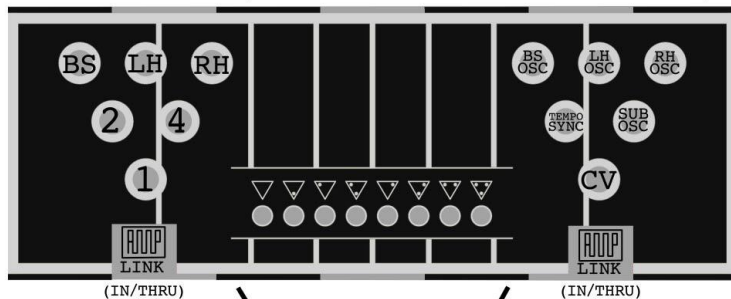

KNOW

CONNECT

ZONE GATES OUT
(3.5mm 0 to +11.5V, DC COUPLED)

OSC OCTAVES,
SYNC, & CV OUTS
(3.5mm, 0 to +11.5V DC COUPLED)

CONTROL VOLTAGE
TUNERS
(0 to +11.5V)

MELODY ORACLE

SHIELDED
RJ45

CHROMINANCER

STANDS

HARMONY

MEMORY

TITLE : _____

PATCH

TUNING

NOTES : _____