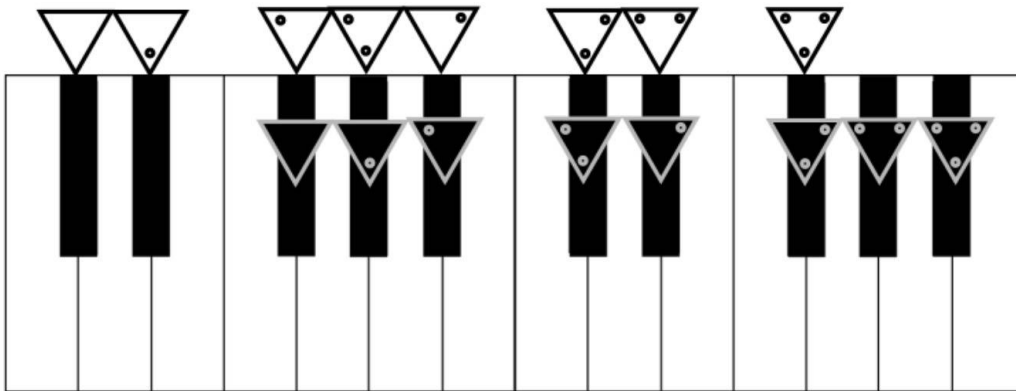

KNOW

CONNECT

ZONE GATES OUT
(3.5mm 0 to +11.5V, DC COUPLED)

OSC OCTAVES,
SYNC, & CV OUTS
(3.5mm, 0 to +11.5V DC COUPLED)

CONTROL VOLTAGE
TUNERS
(0 to +11.5V)

MELODY ORACLE

SHIELDED
RJ45

CHROMINANCER

STANDS

HARMONY

MEMORY

TITLE : _____

PATCH

TUNING

NOTES : _____