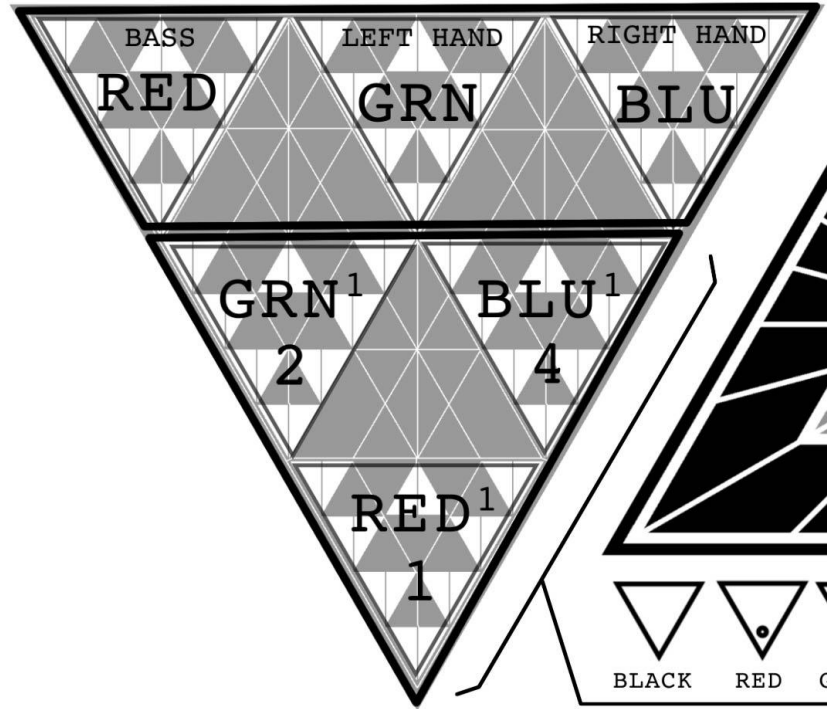

KNOW

CONNECT

ZONE GATES OUT
(3.5mm 0 to +11.5V, DC COUPLED)

OSC OCTAVES,
SYNC, & CV OUTS
(3.5mm, 0 to +11.5V DC COUPLED)

CONTROL VOLTAGE
TUNERS
(0 to +11.5V)

MELODY ORACLE

SHIELDED
RJ45

CHROMINANCER

STANDS

HARMONY

MEMORY

TITLE : _____

PATCH

TUNING

NOTES : _____