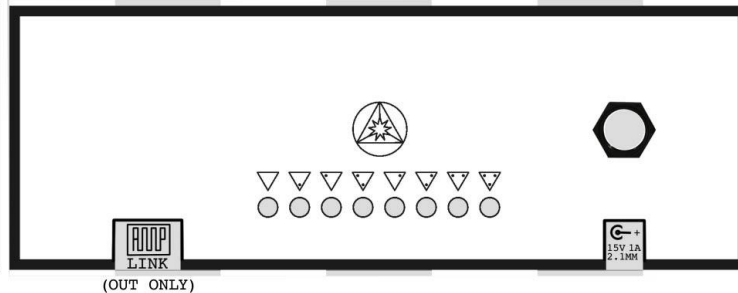

KNOW

CONNECT

ZONE GATES OUT
(3.5mm 0 to +11.5V, DC COUPLED)

OSC OCTAVES,
SYNC, & CV OUTS
(3.5mm, 0 to +11.5V DC COUPLED)

CONTROL VOLTAGE
TUNERS
(0 to +11.5V)

MELODY ORACLE

SHIELDED
RJ45

CHROMINANCER

STANDS

HARMONY

MEMORY

TITLE : _____

PATCH

TUNING

NOTES : _____