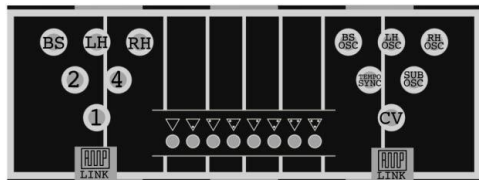

KNOW

CONNECT

ZONE GATES OUT
(3.5mm 0 to +11.5V, DC COUPLED)

OSC OCTAVES,
SYNC, & CV OUTS
(3.5mm, 0 to +11.5V DC COUPLED)

CONTROL VOLTAGE
TUNERS
(0 to +11.5V)

MELODY ORACLE

SHIELDED
RJ45

CHROMINANCER

STANDS

HARMONY

MEMORY

TITLE : _____

PATCH

TUNING

NOTES : _____